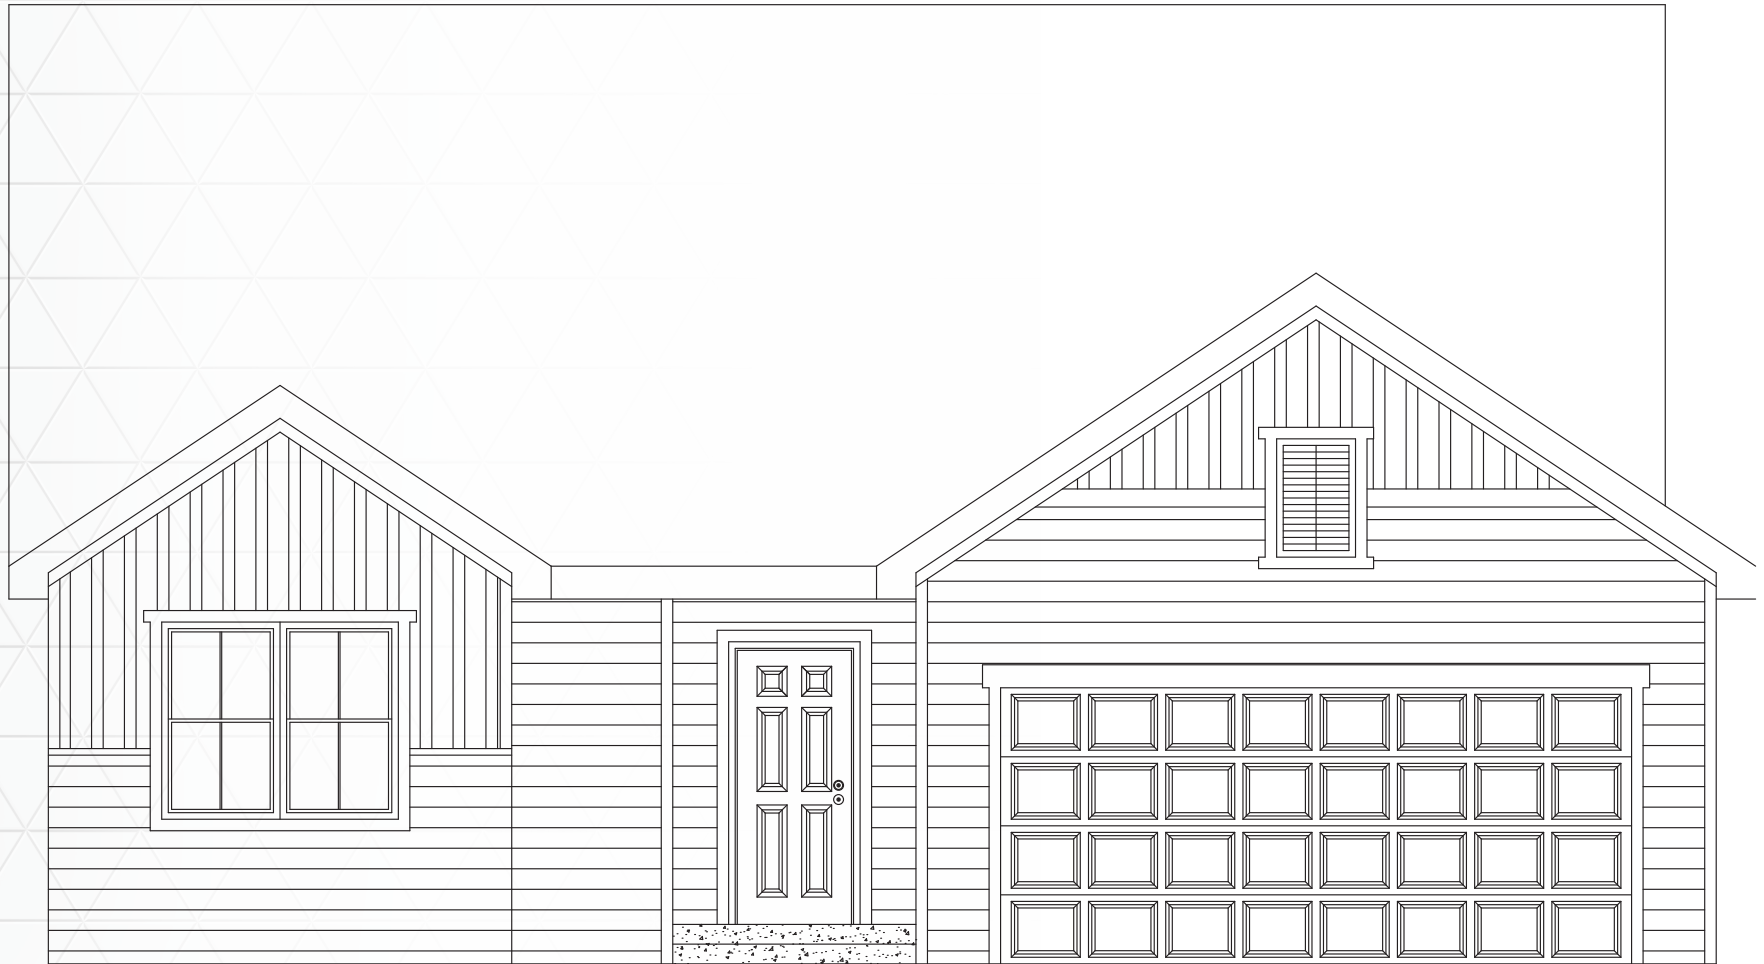

ELEVATED
BY SILVERTHORNE

the
ROSCOE

CLASSIC ELEVATION - ELEVATION A

Ranch | 1,700 Sq. Ft.
3 Bed | 2 Bath | 2 Car Garage

ELEVATED
BY SILVERTHORNE

the
ROSCOE

FIRST FLOOR - ELEVATION A

Ranch | 1,700 Sq. Ft.
3 Bed | 2 Bath | 2 Car Garage

ELEVATED
BY SILVERTHORNE

*OPTIONAL:
3rd CAR GARAGE

the
ROSCOE

PREMIUM ELEVATION - ELEVATION B

Ranch | 1,700 Sq. Ft.
3 Bed | 2 Bath | 3 Car Garage

ELEVATED
BY SILVERTHORNE

the
ROSCOE

FIRST FLOOR - ELEVATION B
Ranch | 1,700 Sq. Ft.
3 Bed | 2 Bath | 3 Car Garage