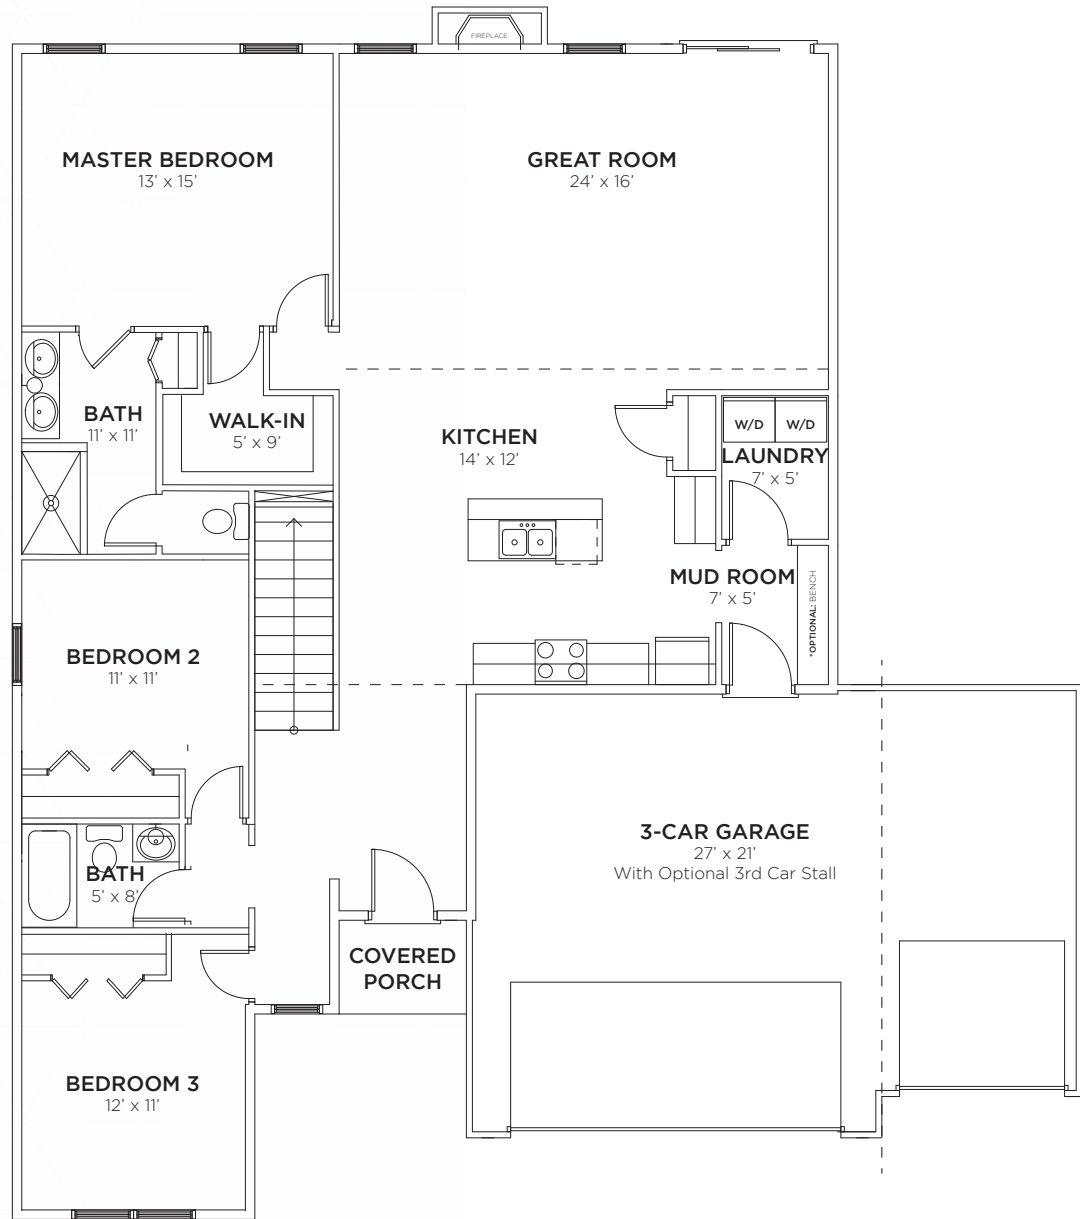

ELEVATED
BY SILVERTHORNE

the
ROSCOE

CLASSIC ELEVATION - ELEVATION A

Ranch | 1,700 Sq. Ft.
3 Bed | 2 Bath | 2 Car Garage

ELEVATED
BY SILVERTHORNE

the
ROSCOE

FIRST FLOOR - ELEVATION A

Ranch | 1,700 Sq. Ft.
3 Bed | 2 Bath | 2 Car Garage

ELEVATED
BY SILVERTHORNE

*OPTIONAL:
3rd CAR GARAGE

the
ROSCOE

PREMIUM ELEVATION - ELEVATION B

Ranch | 1,700 Sq. Ft.
3 Bed | 2 Bath | 3 Car Garage

ELEVATED
BY SILVERTHORNE

the
ROSCOE

FIRST FLOOR - ELEVATION B
Ranch | 1,700 Sq. Ft.
3 Bed | 2 Bath | 3 Car Garage