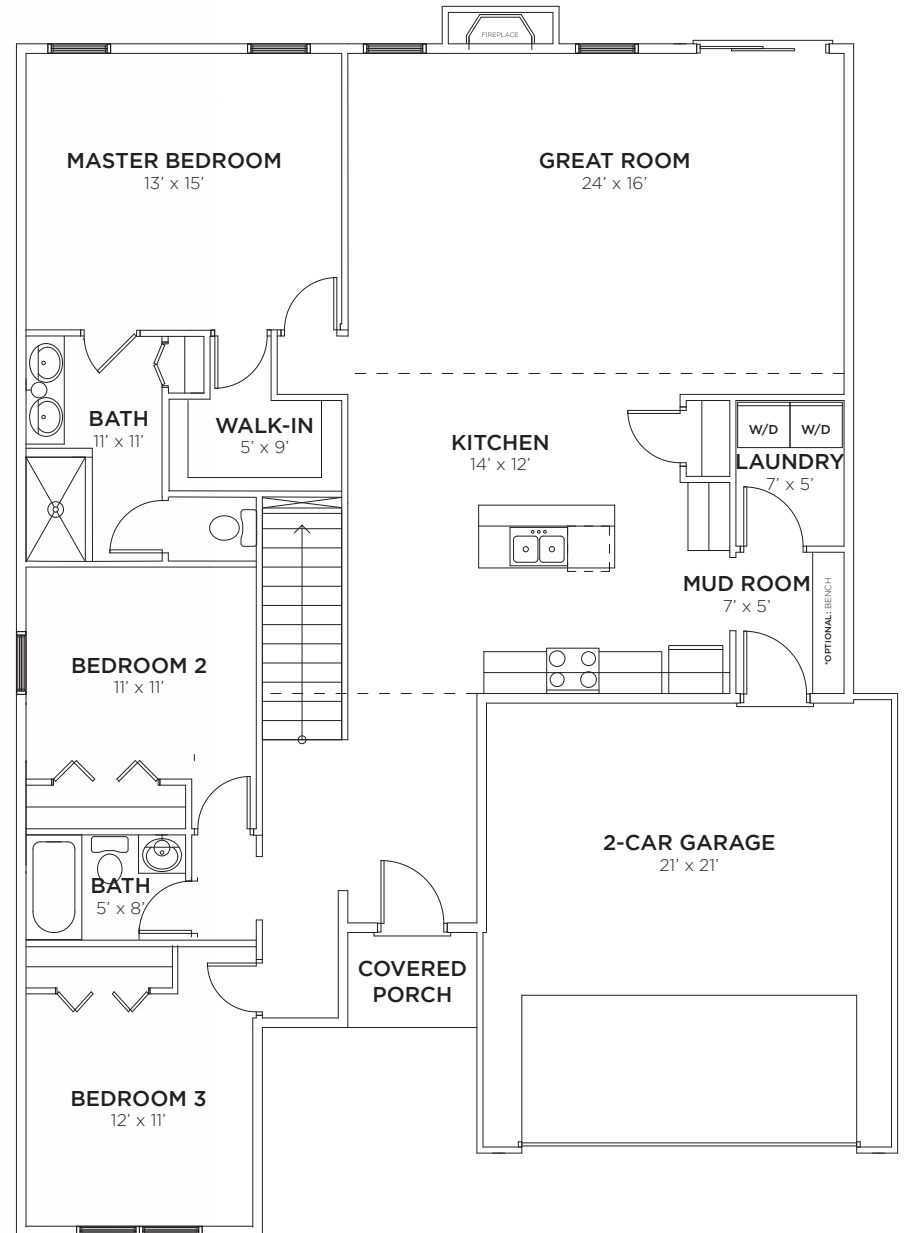

ELEVATED
BY SILVERTHORNE

the
ROSCOE

CLASSIC ELEVATION - ELEVATION A

Ranch | 1,700 Sq. Ft.
3 Bed | 2 Bath | 2 Car Garage

ELEVATED
BY SILVERTHORNE

the
ROSCOE

FIRST FLOOR - ELEVATION A

Ranch | 1,700 Sq. Ft.
3 Bed | 2 Bath | 2 Car Garage

ELEVATED
BY SILVERTHORNE

*OPTIONAL:
3rd CAR GARAGE

the
ROSCOE

PREMIUM ELEVATION - ELEVATION B

Ranch | 1,700 Sq. Ft.
3 Bed | 2 Bath | 3 Car Garage

ELEVATED
BY SILVERTHORNE

the
ROSCOE

FIRST FLOOR - ELEVATION B
Ranch | 1,700 Sq. Ft.
3 Bed | 2 Bath | 3 Car Garage